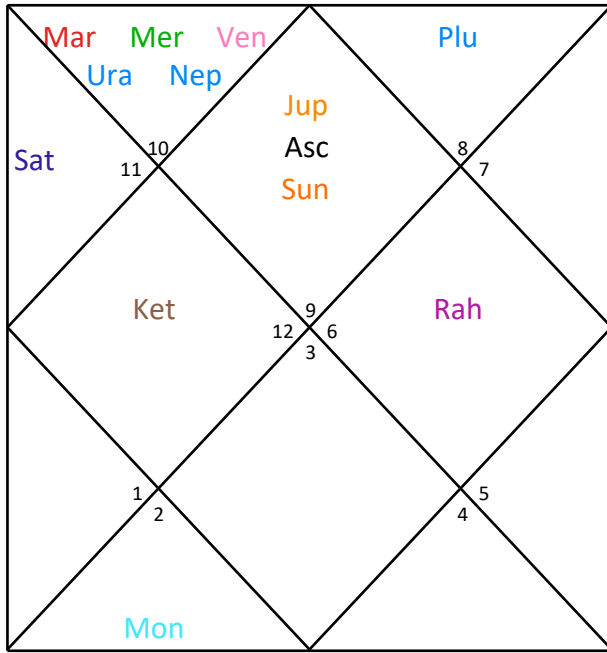

Co_Ordinates Of Planets

Lagna Chart